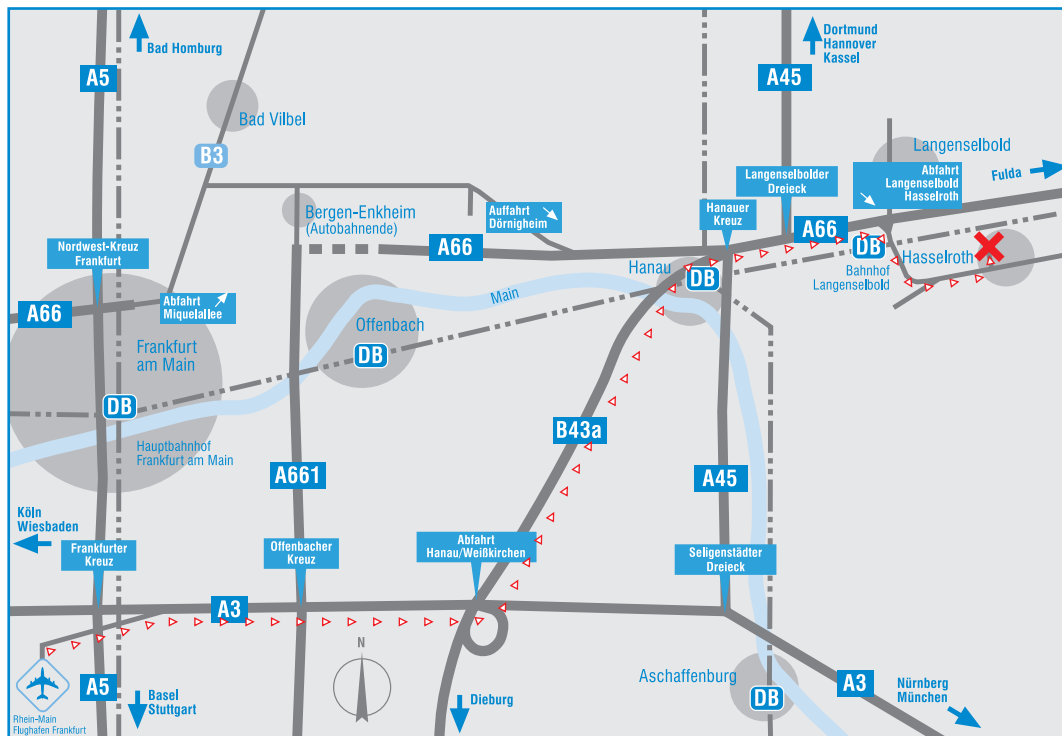

## HOW TO REACH US

Through its location in Hasselroth within the Rhein-Main-Area, its excellent access to the Frankfurt International Airport, a fine motorway network and through our world wide representative network we are able to serve our customers directly and very flexible.

### You can find KATEC very easily from Frankfurt International airport:

Please follow indication A3 highway Nürnberg/München direction up to exit Hanau/Weiskirchen. Follow the federal road B43a Hanau direction till you receive the Hanau motorway intersection. Follow the highway A66 up to Langenselbold motorway intersection. Now follow the indication A66 highway Fulda direction and take the first exit Langenselbold/Hasselroth. Follow the road signs direction Hasselroth and you find KATEC after 3 km on the left side at the beginning of the town.